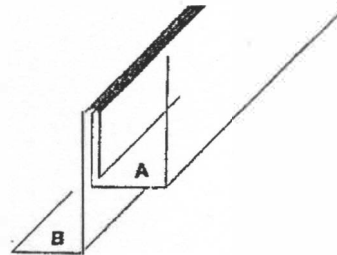

ULTRA-FLEX®

FLEXIBLE ACOUSTICAL CEILING TRIMS

A - 1"
7/8"
3/4"
B - 2"
1-1/4"
1-9/16"

Ultra-Flex® Channels

Ultra-Flex® Angles

A - 2"
1 1/2"
1"
15/16"
7/8"
3/4"
5/8"
9/16"
1/2"

Ultra-Flex® I. C. O.
Available in all
standard angle sizes

*Ultra-Flex®
Shadow Mold*
1" FACE 3/4" x 3/4" REVEAL
3/4" FACE 3/4" x 3/4" REVEAL
15/16" FACE 1/2" x 1/2" REVEAL
15/16" FACE 3/8" x 3/8" REVEAL
9/16" FACE 3/8" x 3/8" REVEAL

MOST CUSTOM SIZES AVAILABLE ON REQUEST

ULTRA-FLEX® angles and channels are 7'-6" long and are packed 12 pieces per carton.

Minimum order 90 LF (or any multiple of 90 LF)

- St. Charles, MO -

Kenbeck Company

4502 Towne Court
St. Charles, MO 63304
(636) 441-1515 Fax (636) 244 0088
1-800-441-1525